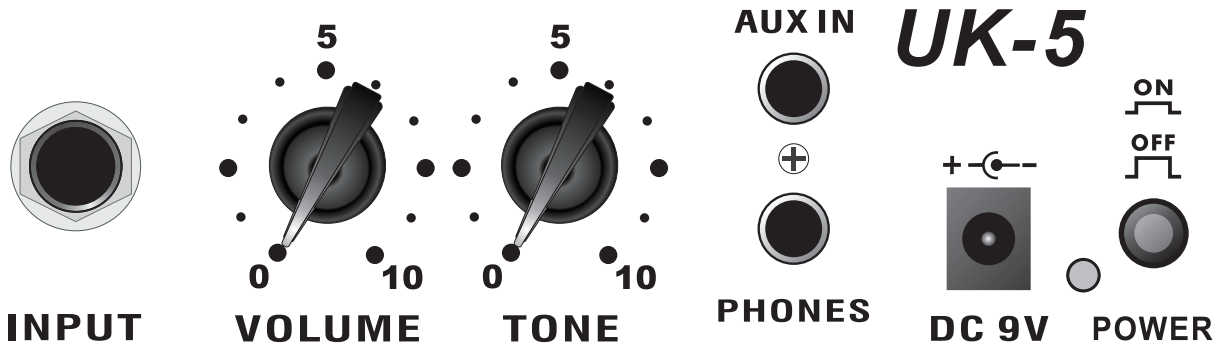

## UK-5 CONTROLS

- INPUT**..... 1/4" jack for instrument input
- VOLUME**..... Adjusts the volume of the instrument
- TONE** ..... Controls frequency output, from darker to brighter
- PHONES** ..... For headphone monitoring; deactivates UK-5 speaker when used
- AUX IN**..... 1/8" connector for incoming external stereo signal
- DC JACK**..... connector for included 9V DC adapter (saves 9V battery when in use)
- POWER** ..... Turns UK-5 on or off

## UK-5 SPECIFICATIONS

- OUTPUT POWER** .....5 watts RMS
- SPEAKER** .....5" 8-Ohm driver
- DIMENSIONS** .....350mm W, 210mm H, 125mm D
- WEIGHT** .....3 Kg
- BATTERY** .....9-volt (6F22 type)

**WARNING:** If your UK-5 fails to function, please contact your dealer or distributor. **Do not remove the back panel of the amplifier, while it is connected to a wall socket, under any circumstances.**